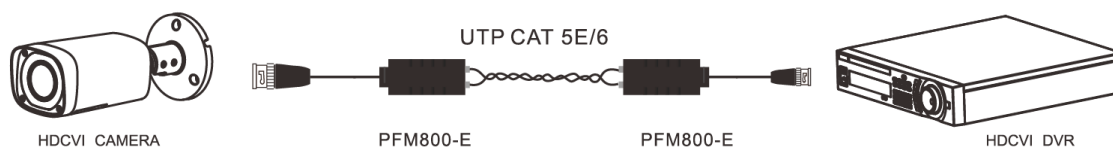

Application

Package Information

- 1 Channel Passive HDCVI Balun PFM800-E *1 pair