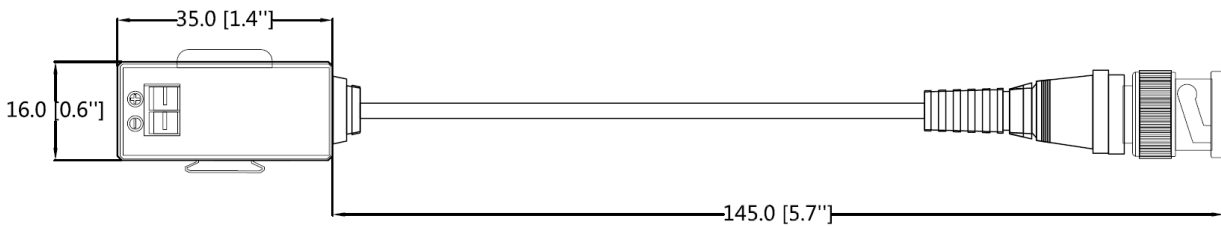

## Technical Specifications

<b>Model</b>	<b>PFM800-E</b>
<b>Properties</b>	
Transmission Signal	1 channel
Transmission Distance	HDCVI 720P: max.400m(1312.34ft) 1080P: max.250m(820.21ft)
Category Type	UTP CAT 5E/6
<b>Video Transmission Properties And Port</b>	
Coaxial Video Connector	BNC-M
Twisted-pair Video Connector	Push-terminal
Compatible Format	HDCVI/AHD/TVI/CVBS
Resolution	720P/1080P
Anti-interference	>60db
<b>Protection</b>	
ESD	1a contact discharge electricity level 3
	1b air discharge electricity level 3
	Per: IEC61000-4-2
Coaxial Cable Connector	2KV(common-code) Per: IEC1000-4-5
UTP Cable Connector	2KV(different-code), 4KV(common-code), Per: IEC1000-4-5
<b>Impedance</b>	
BNC Male	75 ohms
UTP Cable	100 ohms
<b>Physical Properties</b>	
Dimension(L*W*H)	180mm*19mm*16mm(7.09"x0.75"x0.63")
Shell	ABS
Color	Black
N.W.	42g/pair (0.09lb)
<b>Stability</b>	
MTBF	>10000h
<b>Environmental</b>	
Operating Temperature	-10°C ~ +55°C (14°F ~ 131°F)
Storage Temperature	-20°C ~ +70°C (-4°F ~ 158°F)
Humidity	0~95%(non-condensing)

**Dimensions (mm/inch)**